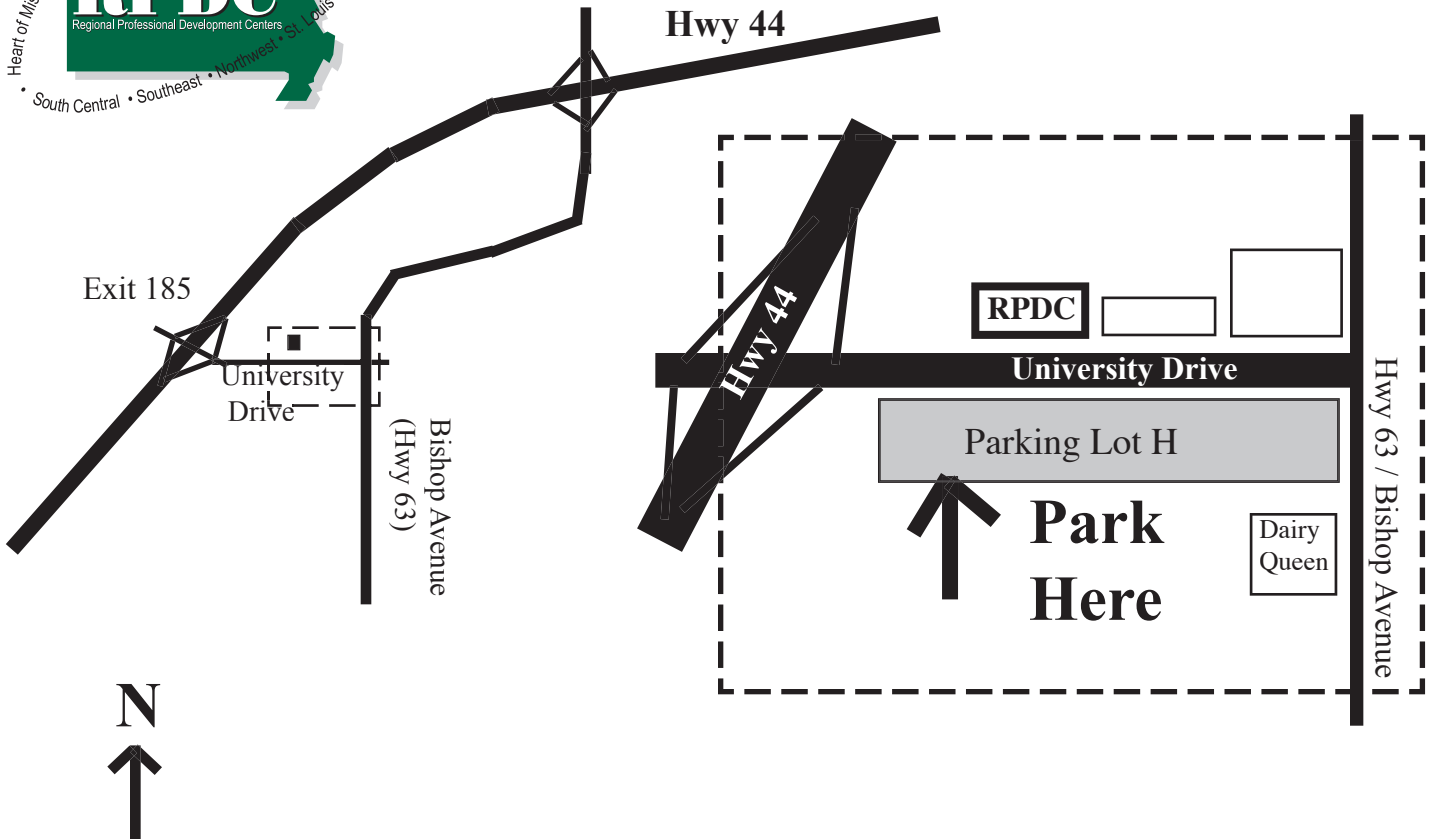

South-Central Regional Professional Development Center

800 University Drive

University of Missouri-Rolla

1-800-667-0665

FROM I-44 WEST (From St. Louis)

Take the second Rolla exit (#185). Turn left onto University Drive and crossover the overpass. Turn right into Lot H and park. The RPDC is across the street.

FROM I-44 EAST (From Springfield)

Take the second Rolla exit (#185). Turn right onto University Drive. Turn right into Lot H and park. The RPDC is across the street.

NORTH BOUND ON HIGHWAY 63

Stay on Highway 63 (Bishop Avenue) going North through Rolla. After 10th Street (the Multi-Purpose Building is on the corner of Highway 63 and 10th) turn left on University Drive. Turn left into Lot H and park. The RPDC is across the street.

SOUTH BOUND ON HIGHWAY 63

Stay on Highway 63 (Bishop Avenue) going South around the bend past Panera Bread. At the next light turn right on University Drive. Turn left into Lot H and park. The RPDC is across the street.