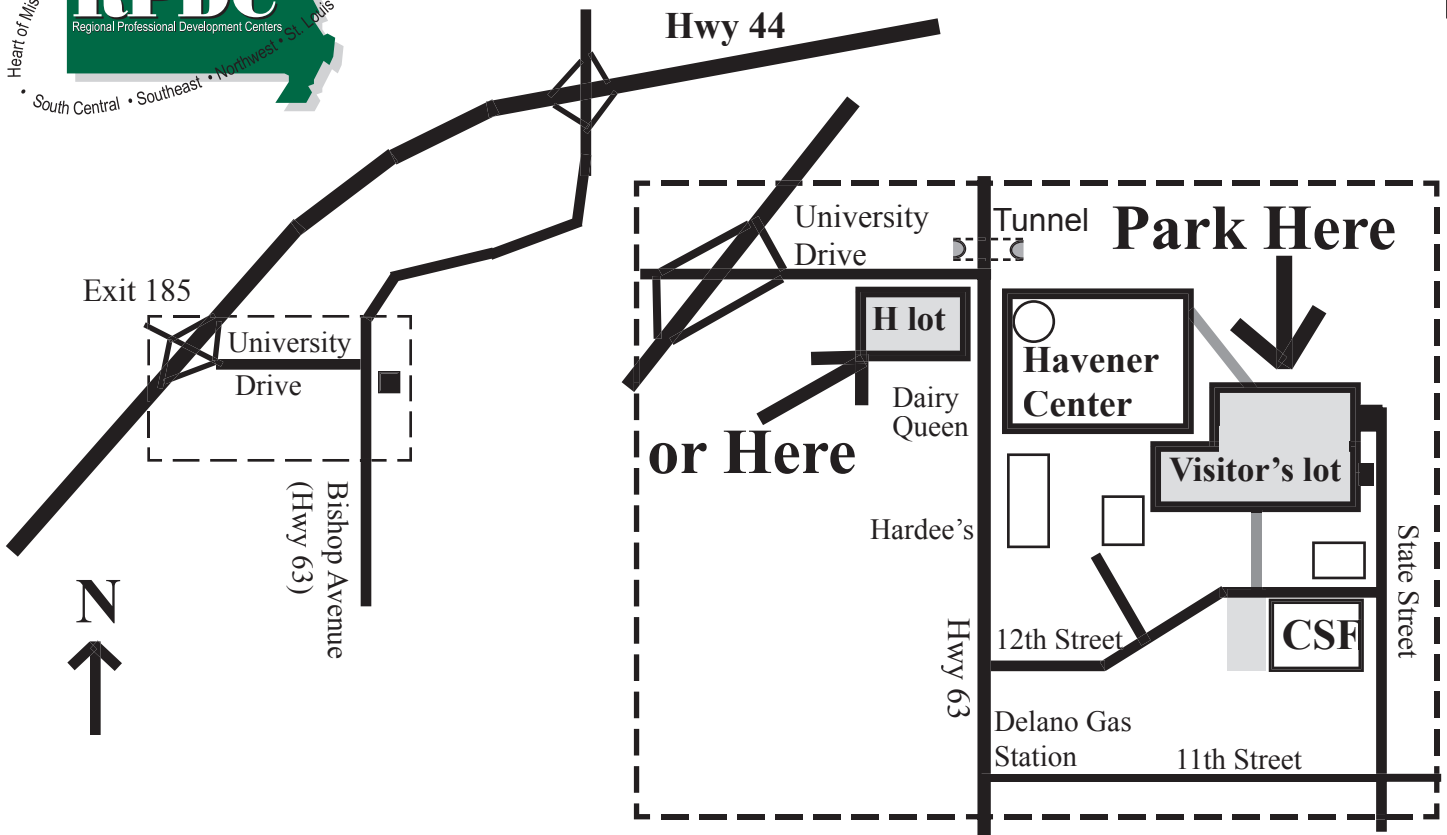

University of Missouri-Rolla
 South Central Regional Professional Development Center
 1-800-667-0665

FROM I-44 WEST (From St. Louis)

Take the third Rolla exit (#185). Turn left onto University Drive and crossover the overpass. Turn right onto Bishop Avenue, then and left onto 11th Street and finally left onto State Street. Park next to the Havener Center in the visitor lot. Find the building for your event.

FROM I-44 EAST (From Springfield)

Take the second Rolla exit (#185). Turn right onto University Drive. Turn right onto Bishop Avenue, then and left onto 11th Street and finally left onto State Street. Park next to the Havener Center in the visitor lot. Find the building for your event.

NORTH BOUND ON HIGHWAY 63

Stay on Highway 63 (Bishop Avenue) going North through Rolla. Turn right onto 11th Street and then left onto State Street. Park next to the Havener Center in the visitor lot. Find the building for your event.

SOUTH BOUND ON HIGHWAY 63

Stay on Highway 63 (Bishop Avenue) going South through Rolla. Turn left into 11th Street and then left on to State Street. Park next to the Havener Center in the visitor lot. Find the building for your event.